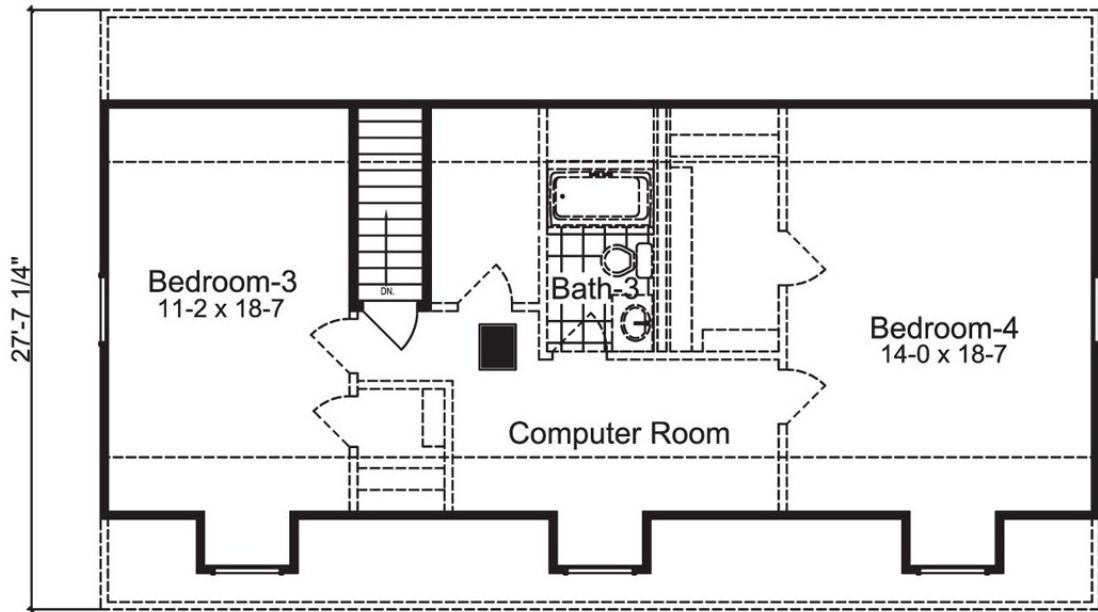

First Floor: 1,270 sq. ft. finished
Second Floor: 846 sq. ft. unfinished

QR Code
Scan using your
barcode reader app on
your smart phone to
see a virtual tour of
this model

NATIONWIDE
Homes
HiPERFORMANCE BUILDERS

FIRST LEVEL FLOOR PLAN

SECOND LEVEL FLOOR PLAN

Opt.#2 Master Bath

Opt.#1 Master Bath