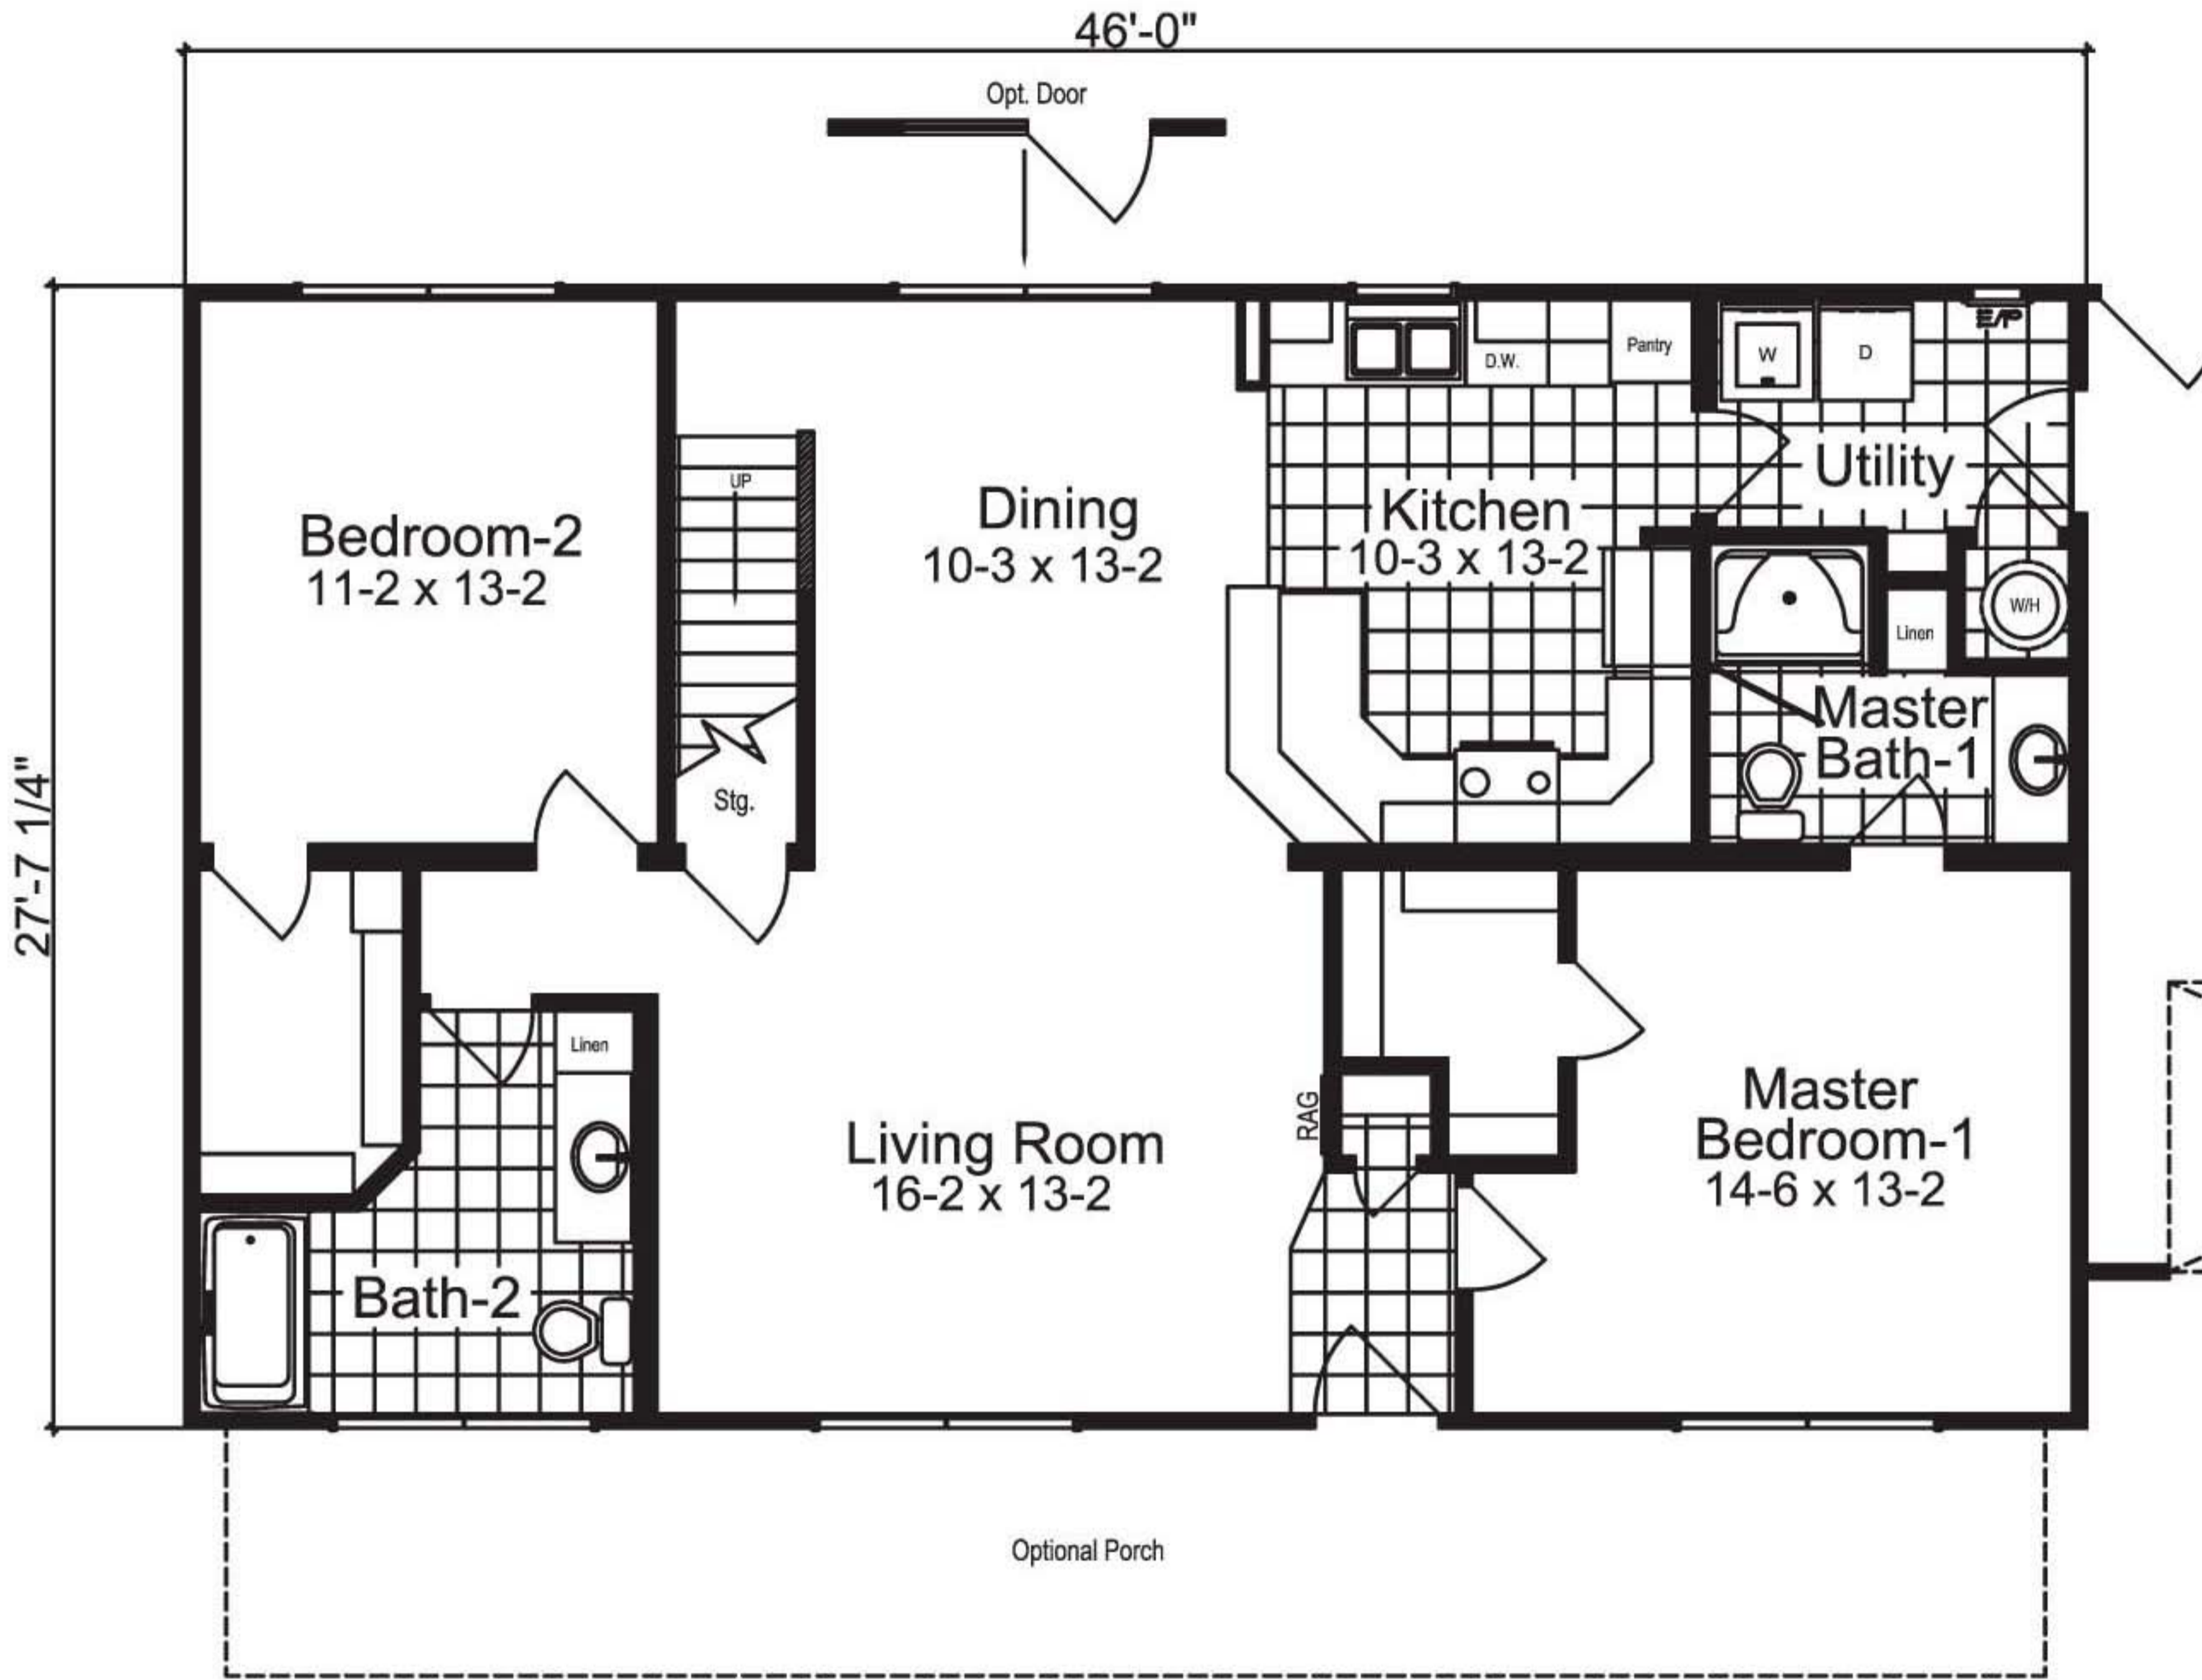

*Mainstreet
Collection*

These are artist renditions for sales purposes only.
Refer to working drawings for actual dimensions.
© 2012 Nationwide Homes 7/13/12

ASHWOOD

Shown with optional exterior features

First Floor: 1,270 sq. ft. finished
Second Floor: 846 sq. ft. unfinished

QR Code
Scan using your
barcode reader app on
your smart phone to
see a virtual tour of
this model

NATIONWIDE
Homes
HiPERFORMANCE BUILDERS

FIRST LEVEL FLOOR PLAN

SECOND LEVEL FLOOR PLAN

Opt.#2 Master Bath

Opt.#1 Master Bath