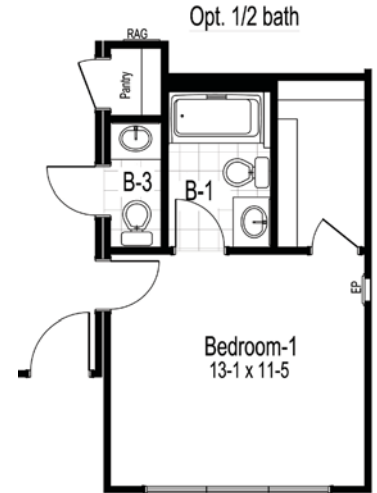

DOGWOOD

These are artist renditions for sales purposes only.
Refer to working drawings for actual dimensions.
© 2012 Nationwide Homes 8/17/12

NATIONWIDE
Homes
HiPERFORMANCE BUILDERS