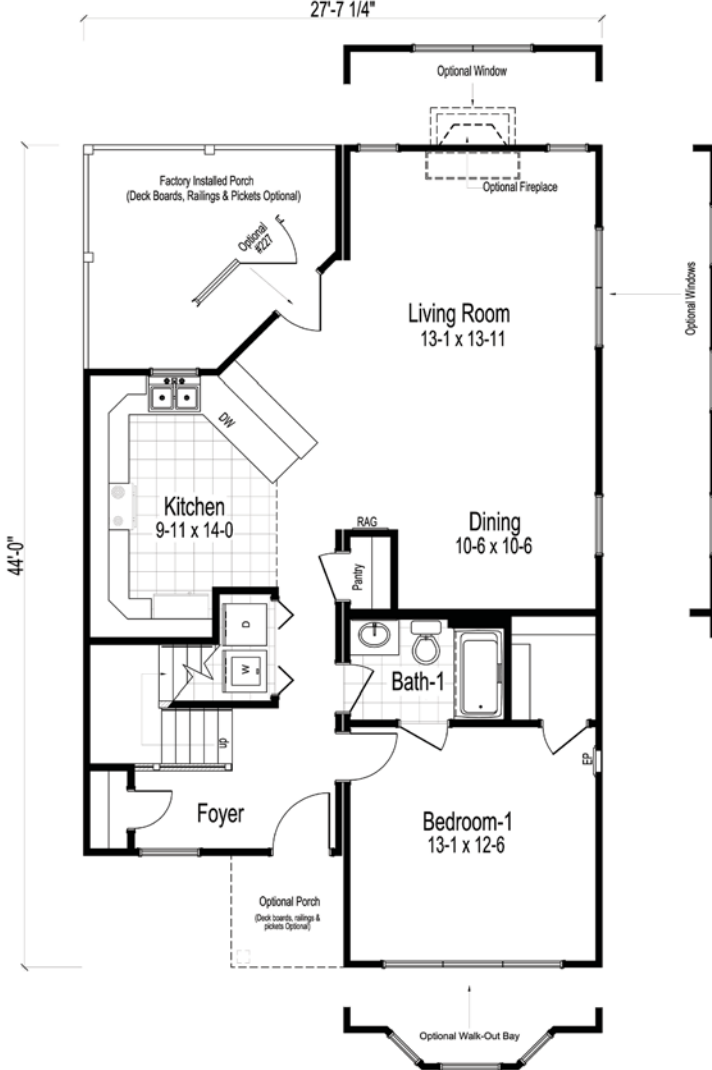

Village Collection

These are artist renditions for sales purposes only. Refer to working drawings for actual dimensions. © 2012 Nationwide Homes 8/17/12

DOGWOOD

Shown with optional exterior features

First Floor: 1,131 sq. ft. finished
Second Floor: 695 sq. ft. unfinished
Dimensions: 28'0"W x 44'0"D

NATIONWIDE
Homes
HiPERFORMANCE BUILDERS

Opt. Sunroom

Opt. Custom Kitchen

Opt. Basement Plan

DOGWOOD

These are artist renditions for sales purposes only.
Refer to working drawings for actual dimensions.
© 2012 Nationwide Homes 8/17/12