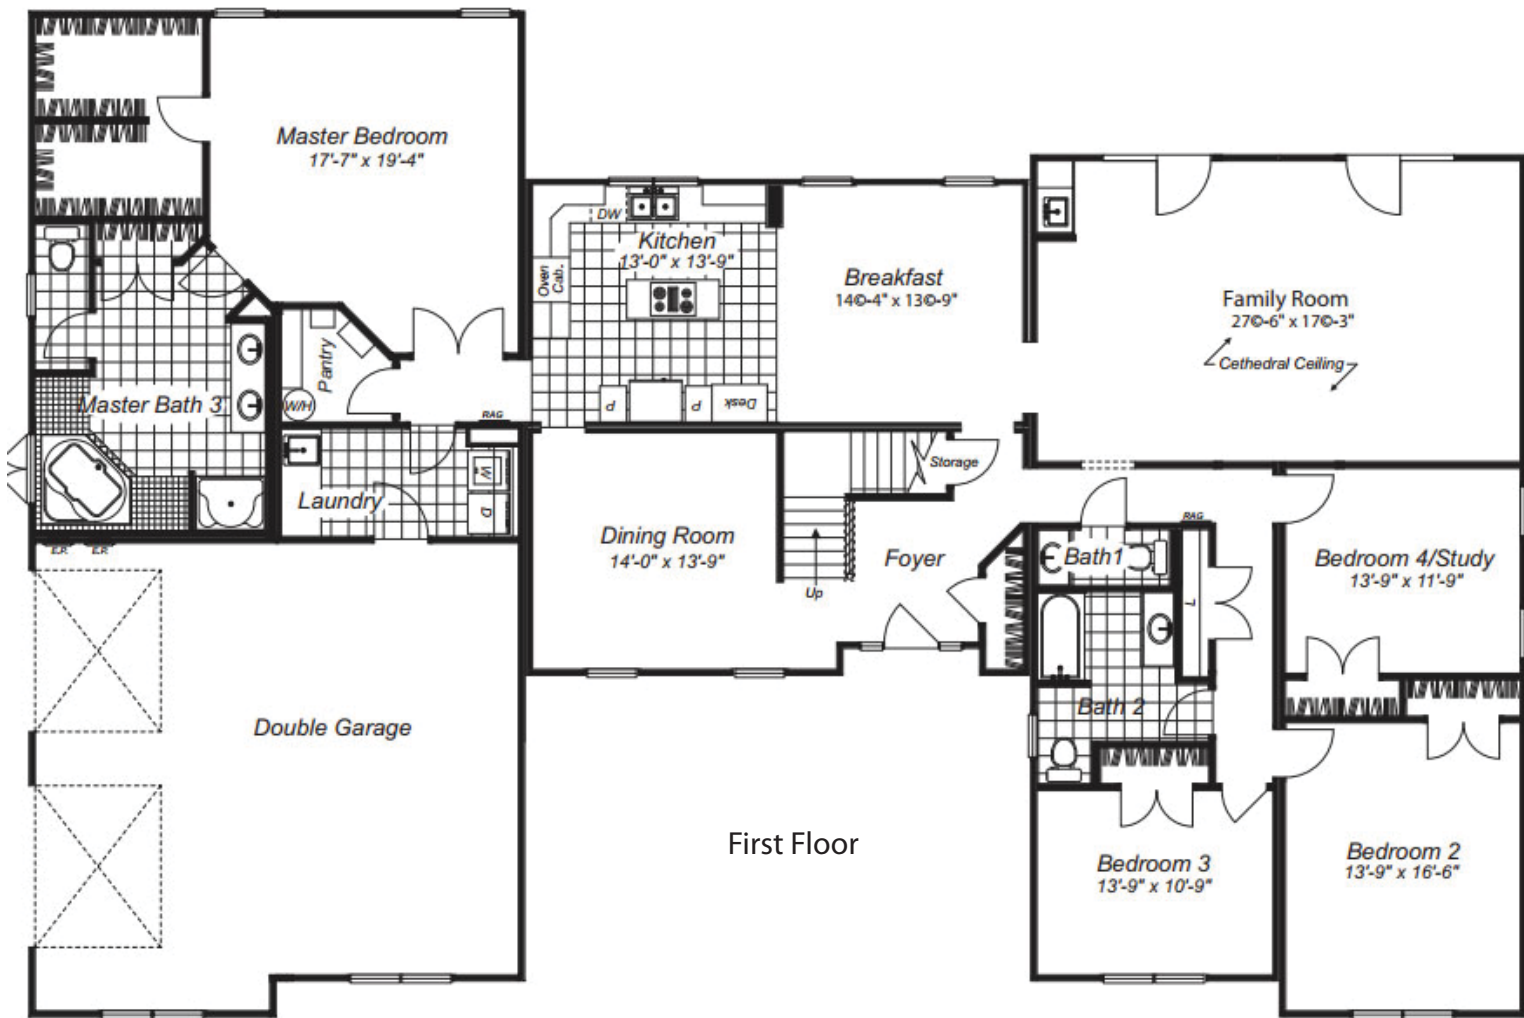

HAMPTON III

These are artist renditions for sales purposes only.
Refer to working drawings for actual dimensions.
© 2012 Nationwide Homes 10/4/12

NATIONWIDE
Homes
HIGH PERFORMANCE BUILDERS