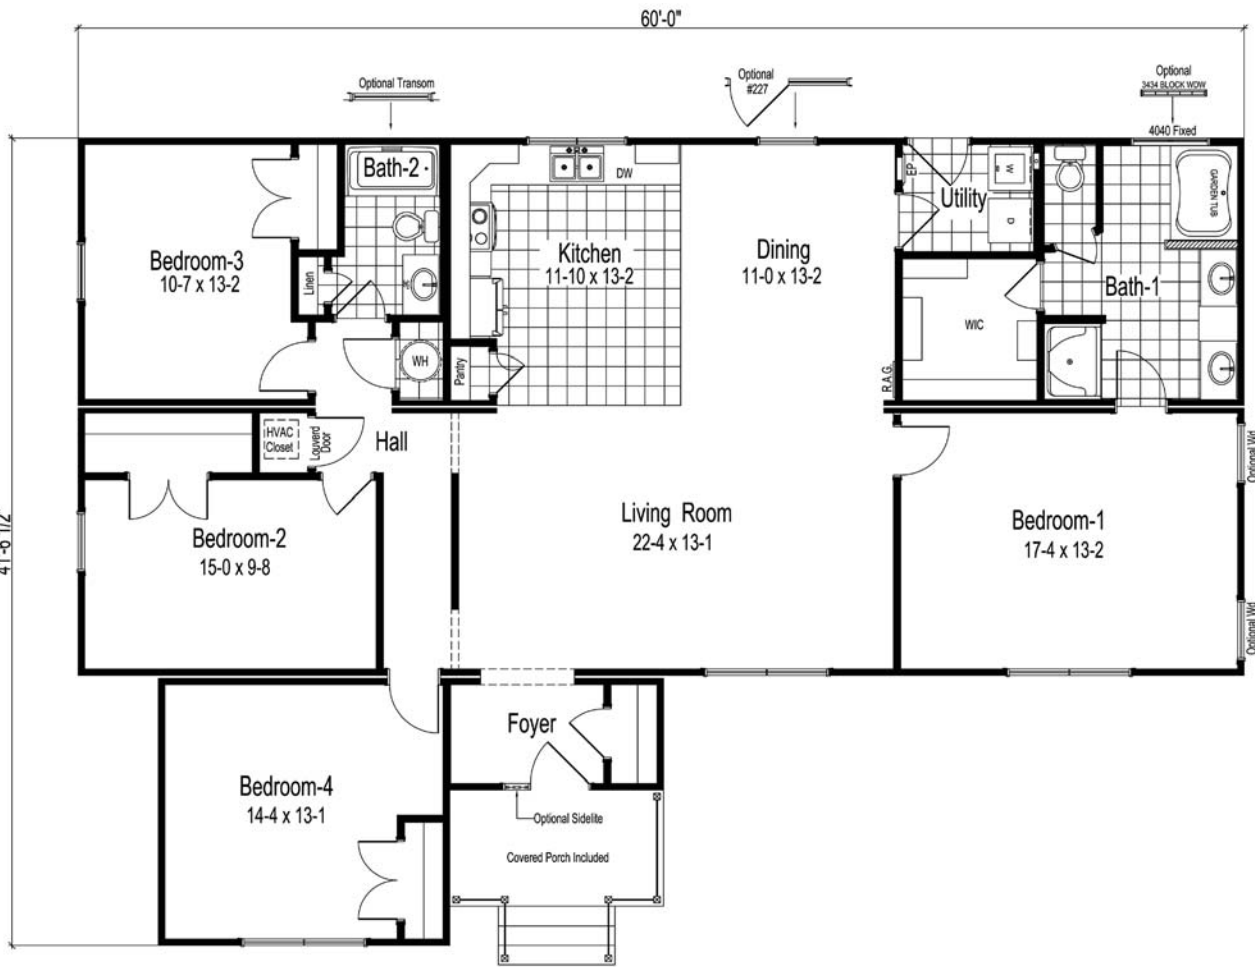

First Floor: 1,932 sq. ft. finished

Dimensions: 60'0"W x 41'7"D

NATIONWIDE
Homes

HIPERFORMANCE BUILDERS

Opt. Island Bar #1

Opt. Island Bar #2

Opt. Master Bedroom Closet

Opt. Platform Tub

Opt. Arrangement for King-Size Bed

HOMESTEAD IV

These are artist renditions for sales purposes only. Refer to working drawings for actual dimensions. © 2012 Nationwide Homes 10/26/12