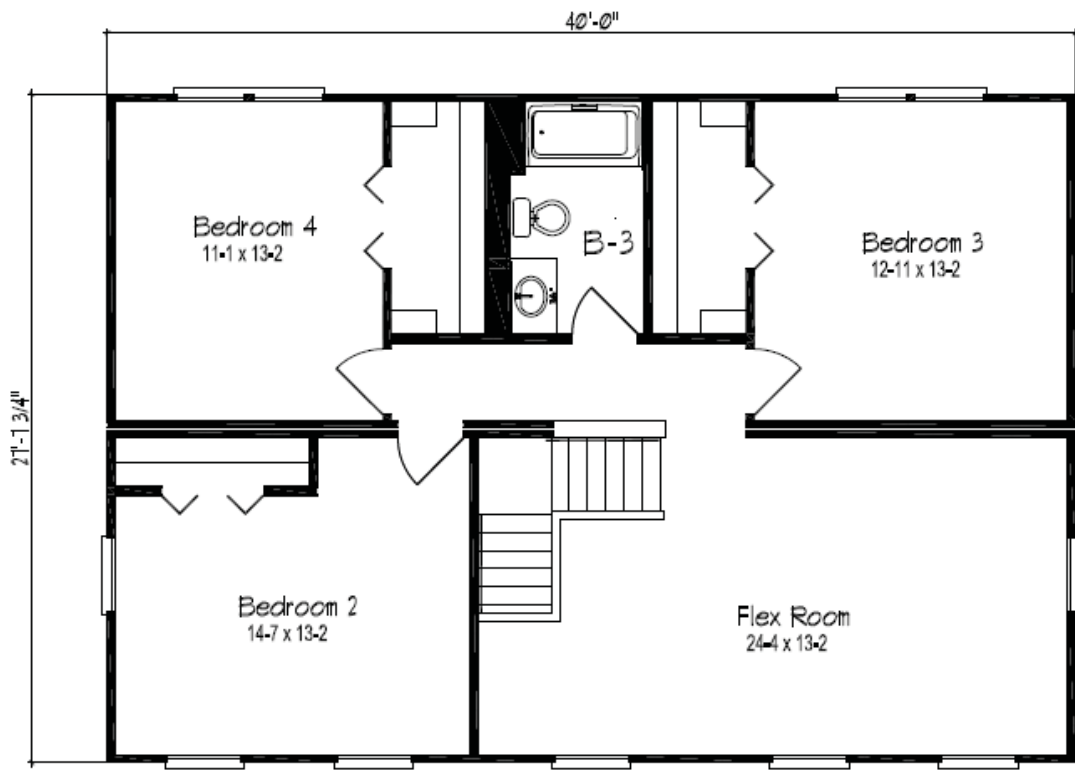

## HOMESTEAD VII

Shown with optional exterior features

First Floor: 1,106 sq. ft. finished  
Second Floor: 1,071 sq. ft. finished  
Dimensions: 40'0"W x 27'8"D

**NATIONWIDE**  
*Homes*  
HIPERFORMANCE BUILDERS

# HOMESTEAD VII

These are artist renditions for sales purposes only. Refer to working drawings for actual dimensions.  
 © 2013 Nationwide Homes 3/18/13

Second Floor