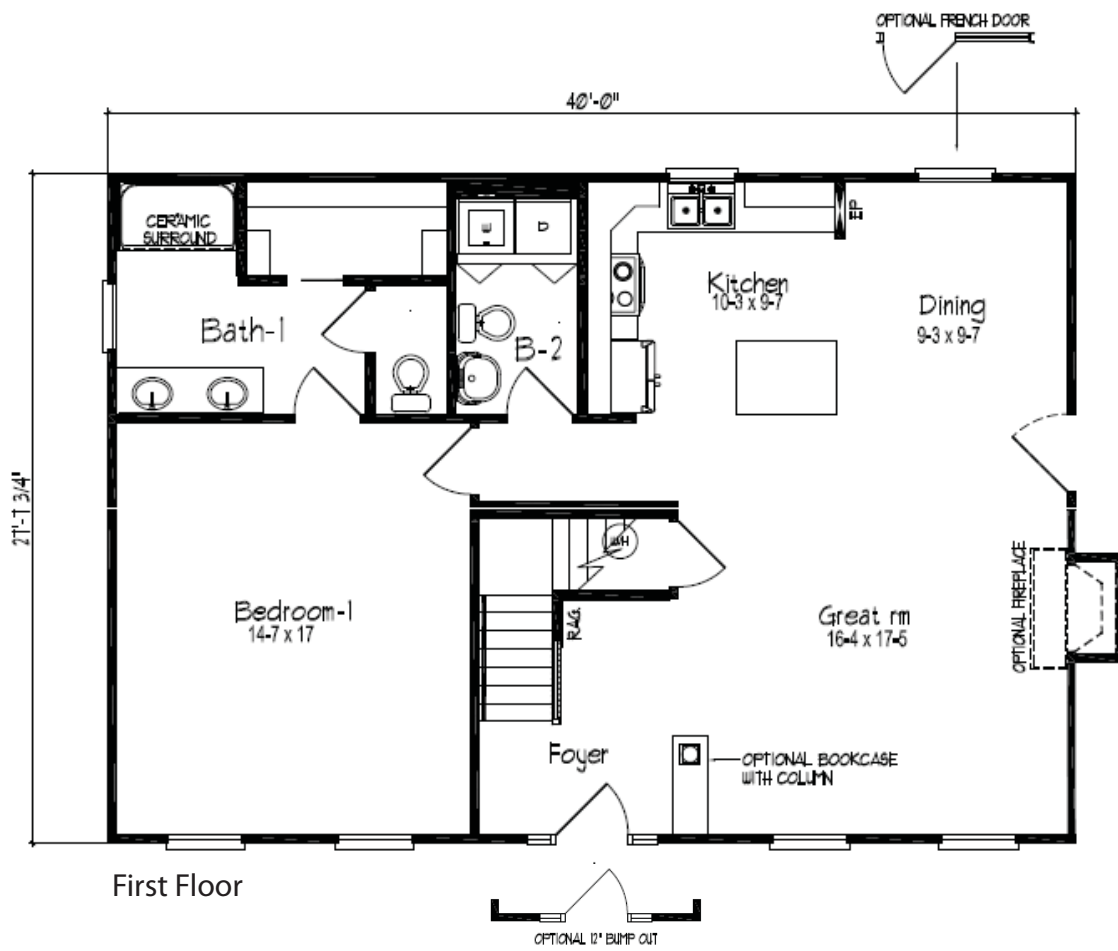

## HOMESTEAD VII

Shown with optional exterior features

First Floor: 1,106 sq. ft. finished  
Second Floor: 1,071 sq. ft. finished  
Dimensions: 40'0"W x 27'8"D

**NATIONWIDE**  
*Homes*  
HIPERFORMANCE BUILDERS