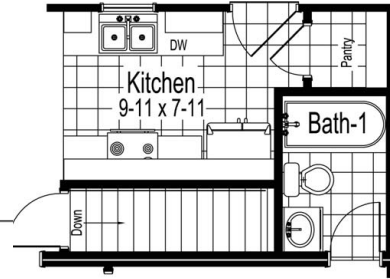

Village
Collection

NEWBURY

These are artist renditions for sales purposes only.
Refer to working drawings for actual dimensions.
© 2012 Nationwide Homes 8/17/12

NATIONWIDE
Homes
HIGH PERFORMANCE BUILDERS