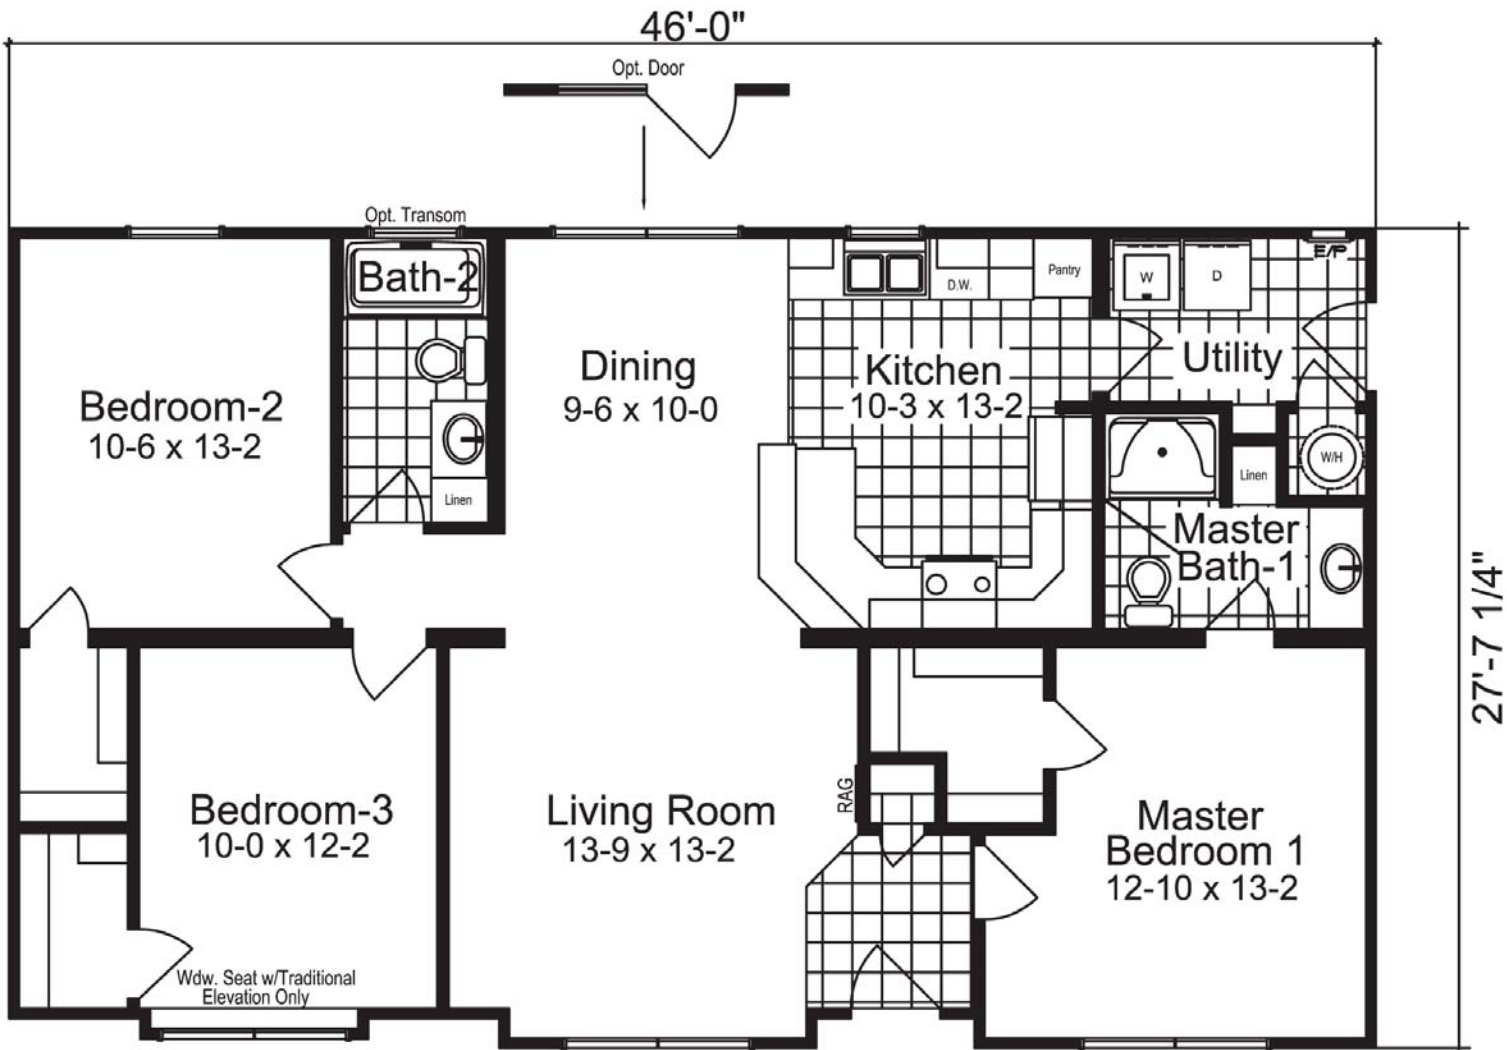

Mainstreet Collection

These are artist renditions for sales purposes only.
Refer to working drawings for actual dimensions.
© 2012 Nationwide Homes 8/1/12

OAKDALE

Shown with optional exterior features

First Floor: 1,248 sq. ft. finished

OAKDALE

QR Code
Scan using your
barcode reader app on
your smart phone to
see photos of this
model

NATIONWIDE
Homes
HI PERFORMANCE BUILDERS

OAKDALE

These are artist renditions for sales purposes only.
 Refer to working drawings for actual dimensions.
 © 2012 Nationwide Homes 8/1/12

Opt. Basement Plan

Opt.#1 Master Bath

Opt.#2 Master Bath