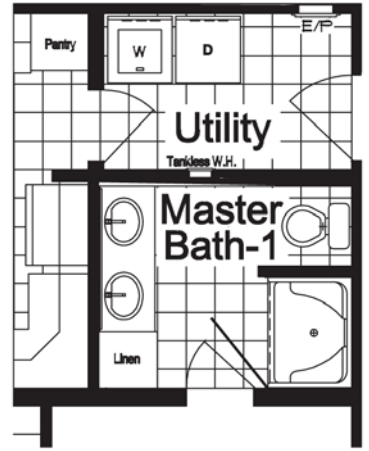

Mainstreet Collection

These are artist renditions for sales purposes only.
Refer to working drawings for actual dimensions.
© 2012 Nationwide Homes 8/1/12

OAKDALE

Shown with optional exterior features

First Floor: 1,248 sq. ft. finished

Opt. Basement Plan

Opt.#1 Master Bath

Opt.#2 Master Bath