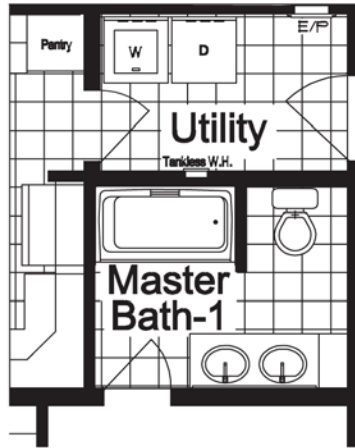

Mainstreet Collection

These are artist renditions for sales purposes only.
Refer to working drawings for actual dimensions.
© 2012 Nationwide Homes 8/1/12

OAKDALE

Shown with optional exterior features

First Floor: 1,248 sq. ft. finished

Opt. Basement Plan

Opt.#1 Master Bath

Opt.#2 Master Bath