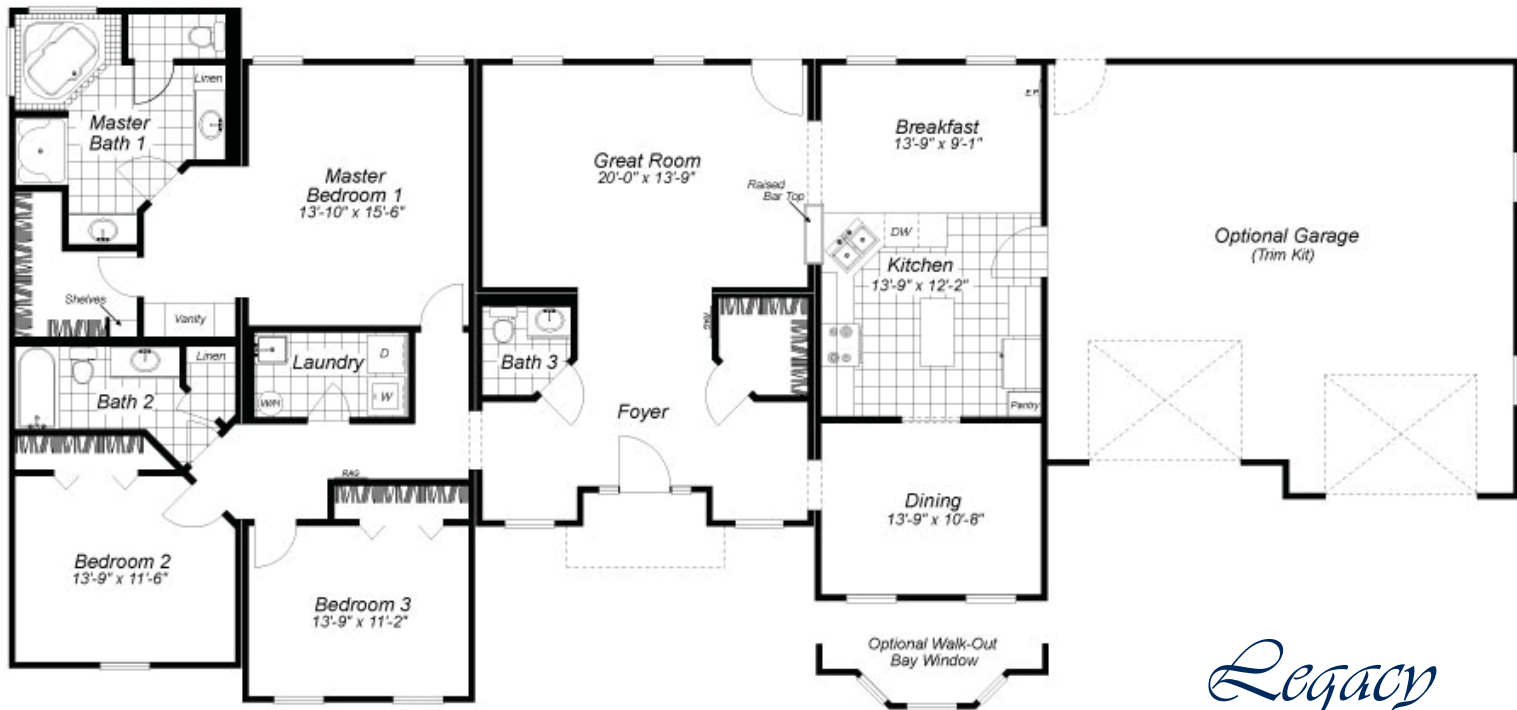

Legacy
Collection

STAUNTON

These are artist renditions for sales purposes only.
Refer to working drawings for actual dimensions.
© 2012 Nationwide Homes 10/4/12

NATIONWIDE
Homes
HIGH PERFORMANCE BUILDERS